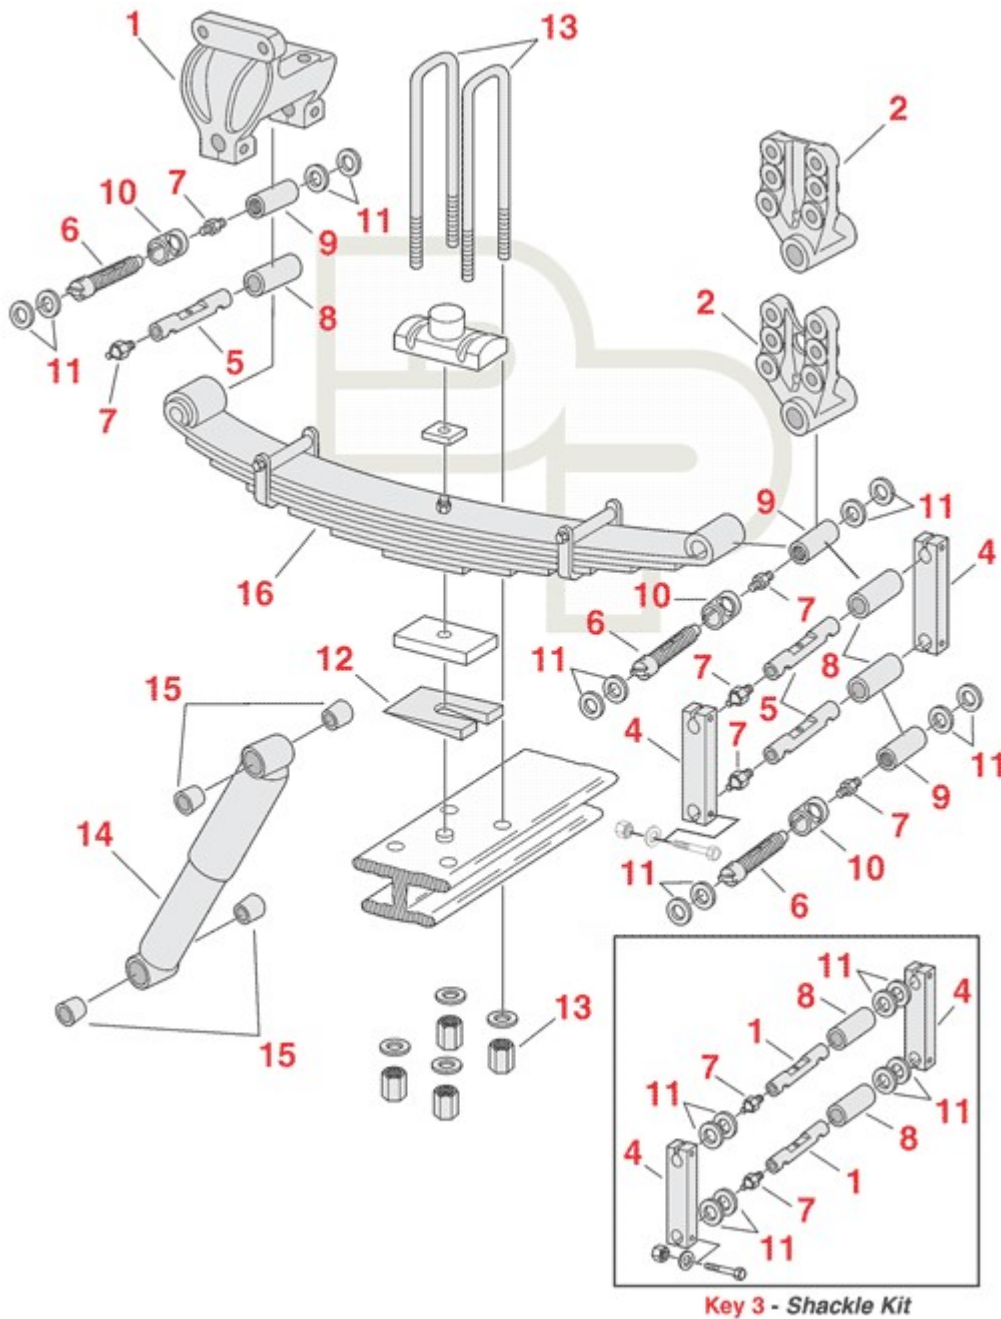

**LONG
LIFE**

fleet

Freightliner Front Suspension - FLC112 Conventional

Call us if you can't find or identify the part you need

Freightliner Front Suspension - FLC112 Conventional

	Part #	Description	OEM #	Price	Note
16	46-188	7 Leaf Spring (PD/7)	6813201302	\$753.87	Brass Bushing
16	46-190	8 Leaf Spring (PD/8)	6813201402	\$952.74	Brass Bushing
16	46-174	2 Leaf Parabolic Spring (PD/2/PD)	6813203902	\$289.18	Brass Bushing
16	46-204	3 Leaf Parabolic Spring (PD/3)	6813202102	\$474.14	Brass Bushing
1	MFL465691	Front Hanger	various	\$92.37	Brass Bushing
2	338-844	Rear Hanger; 4 Bolt	681 320 0470	\$103.81	Brass Bushing Casting No. 6813220703
2	338-888	Rear Hanger; 6 Bolt	681 320 1570	\$83.95	Brass Bushing Casting No. 6813220703
2	338-934	Rear Hanger; 6 Bolt	681 320 3670	\$84.58	Brass Bushing Casting No. 6813220903
3	330-195	Shackle Kit		\$111.47	Incl. (2) 330-143, (2) 327-454, (2) PLK, (4) 334-538 & (4) SLN-102
3	330-374	Shackle Kit		\$120.32	Incl. 330-123, 327- 490 Bushings & Hdwe.
4	330-143	Side Bar; 6 11/16"Lg x 1" Thick (4-1/8" c/c & 1-1/8" Holes)	681 322 0020, 681 322 0120	\$31.97	Use w/327-454 Pins
4	330-194	Side Bar; 6-11/16"Lg x 1"Thick (4-1/8" c/c & 1- 1/4" Holes)	681 322 0220, 681 322 0320	\$28.56	Use w/327-487 & 327-490 Pins
4	330-123	Side Bar; (5-5/16" c/c) 1"Thick & 1-1/4" Holes	16-11890-001	\$20.34	Used w/4" Wide Springs
5	327-454	Spring Pin; 1 1/8" x 6- 15/16"	681 322 0522, 681 322 0022	\$15.70	
5	327-487	Spring Pin; 1-1/4" x 6- 7/8"	16-12373-000	\$11.05	Used w/4" Spring & RNK or TNK Bushings
5	327-489	Spring Pin; 1-1/4" x 7- 7/8"	6813220222	\$11.05	Double Lock; w/3/8" Drill Hole in End
5	327-487	Spring Pin; 1-1/4" x 6- 7/8"	16-13470-000 16-13079-000	\$11.05	